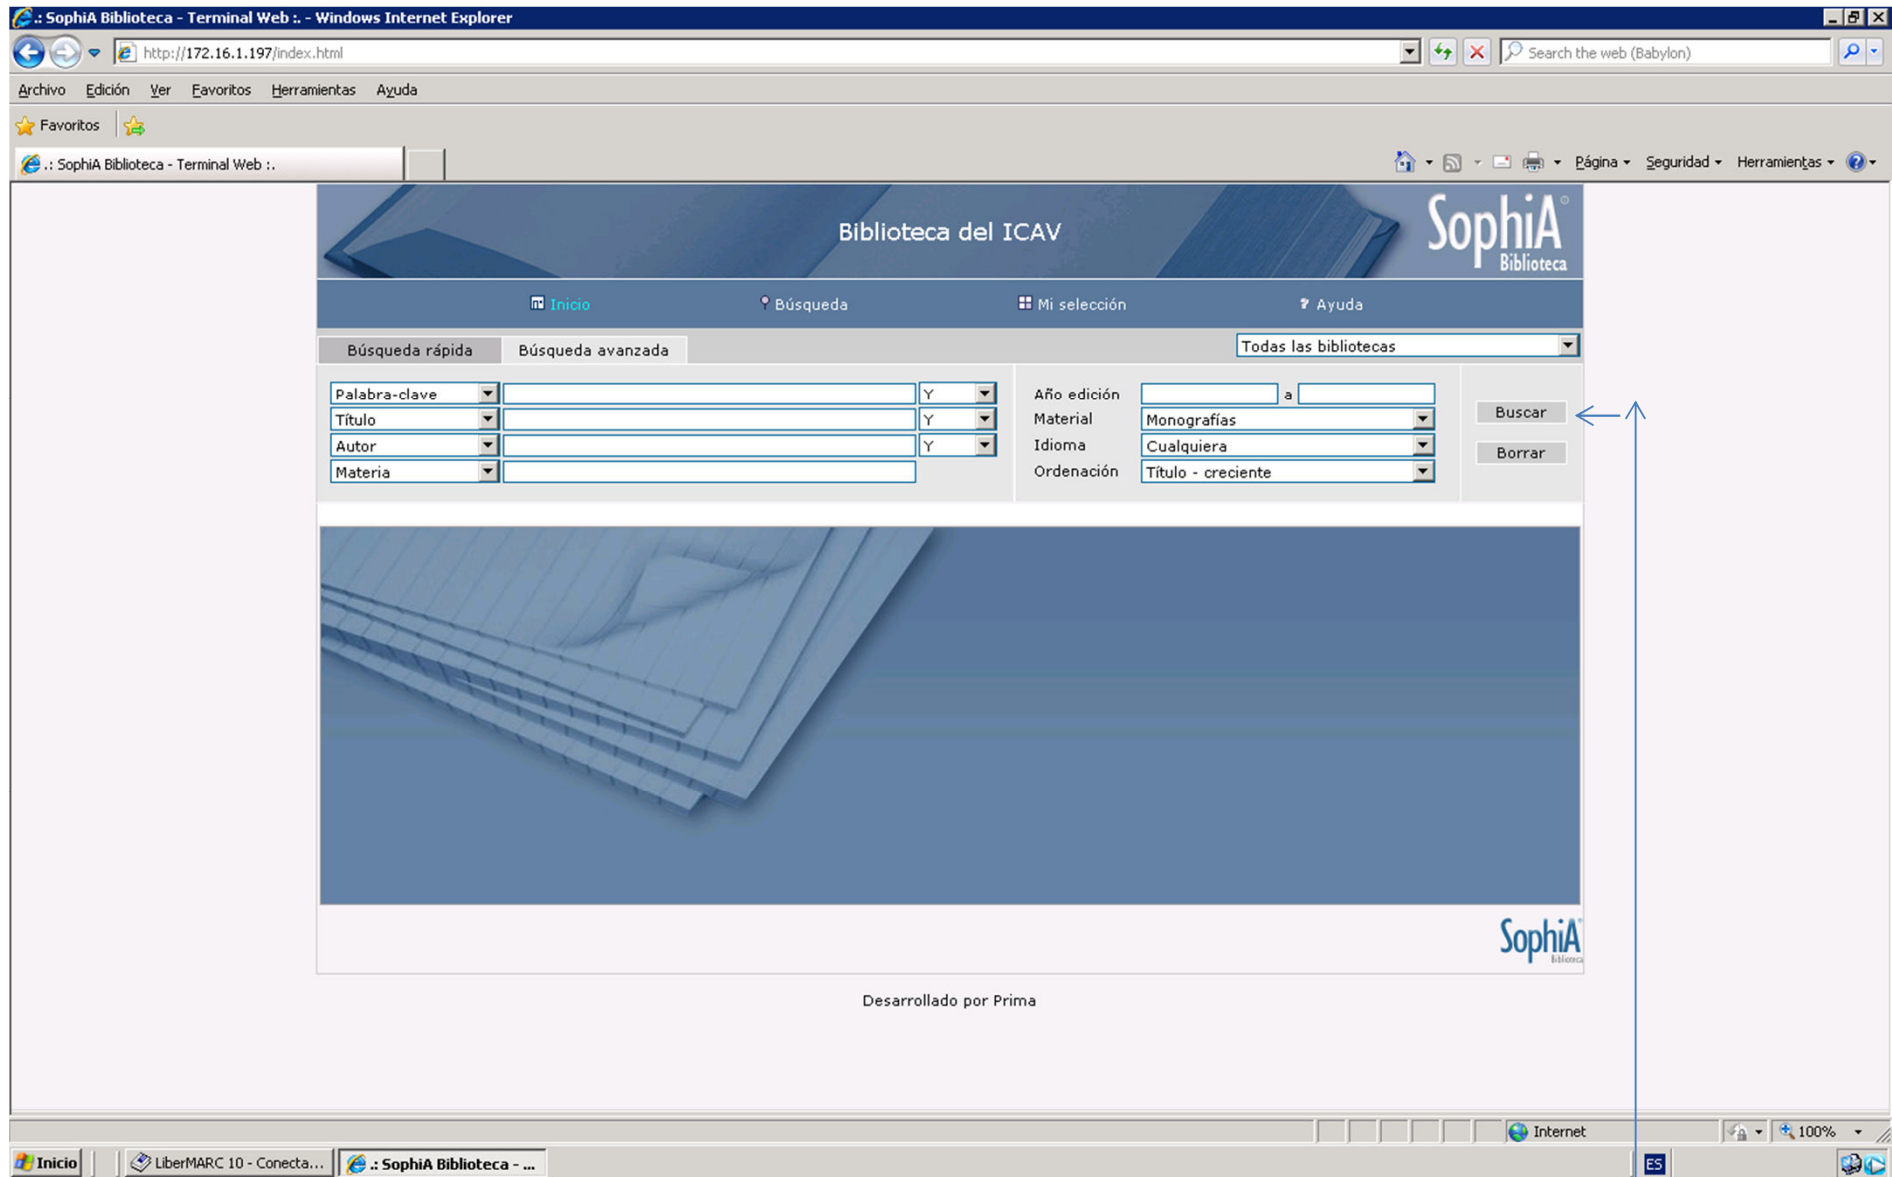

# Manual OPAC

Rellene los campos necesarios para efectuar una consulta. Y pulse la **tecla intro** o el botón **buscar**

Windows Internet Explorer window showing the Sophia Biblioteca website interface. The browser address bar displays `http://172.16.1.197/index.html`. The website header includes "Biblioteca del ICAV" and the "Sophia Biblioteca" logo. Navigation links for "Inicio", "Búsqueda", "Mi selección", and "Ayuda" are visible.

The search interface includes a search bar with the text "Todas las bibliotecas" and a search button. Below the search bar, there are input fields for "Palabra-clave" (containing "ARRENDAMIENTO"), "Título", "Autor", and "Materia". There are also dropdown menus for "Año edición", "Material" (set to "Monografías"), "Idioma" (set to "Cualquiera"), and "Ordenación" (set to "Título - creciente").